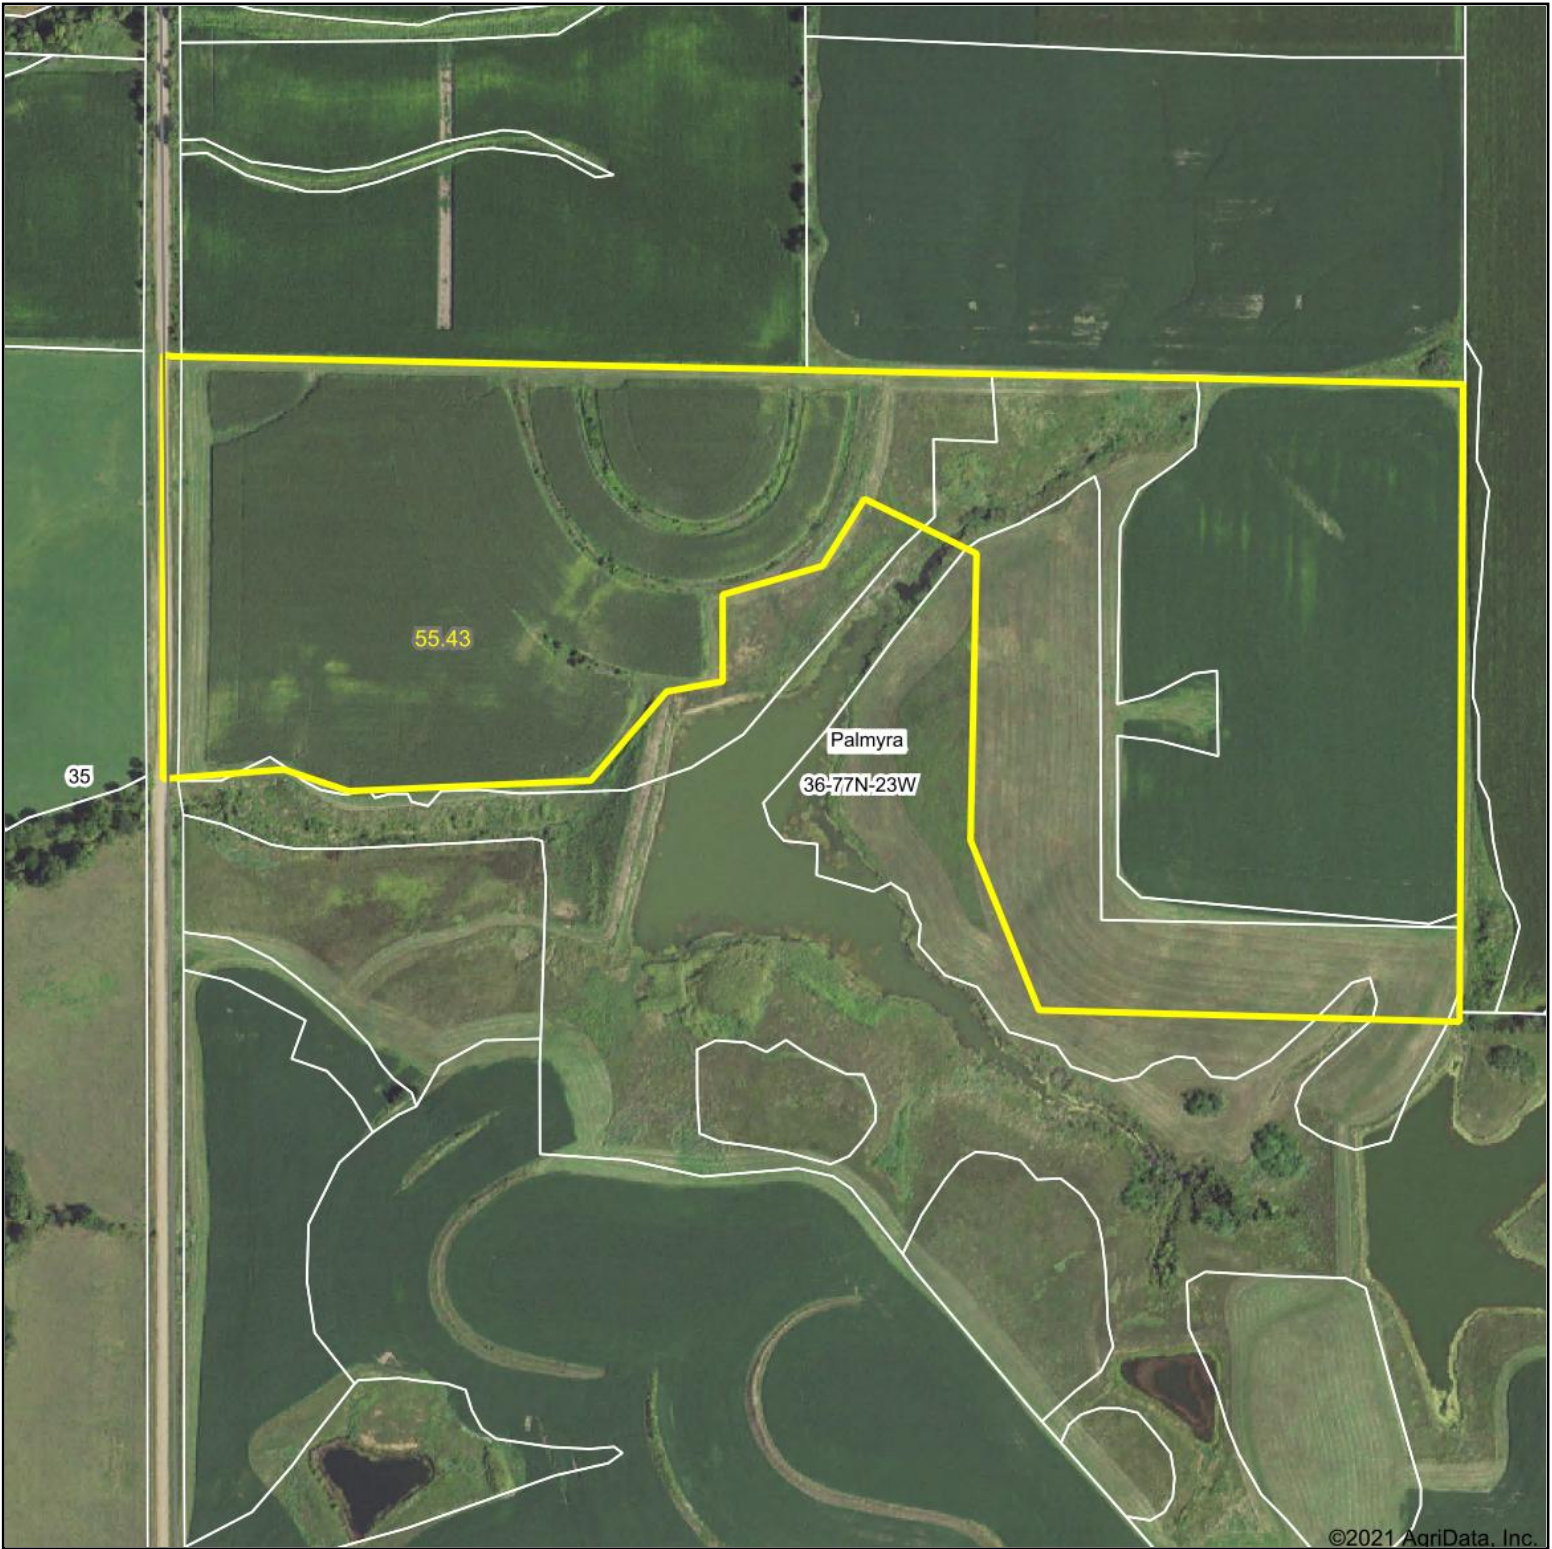

Aerial Map

Map Center: 41° 25' 48.78, -93° 27' 27.52

36-77N-23W
Warren County
Iowa

12/21/2021