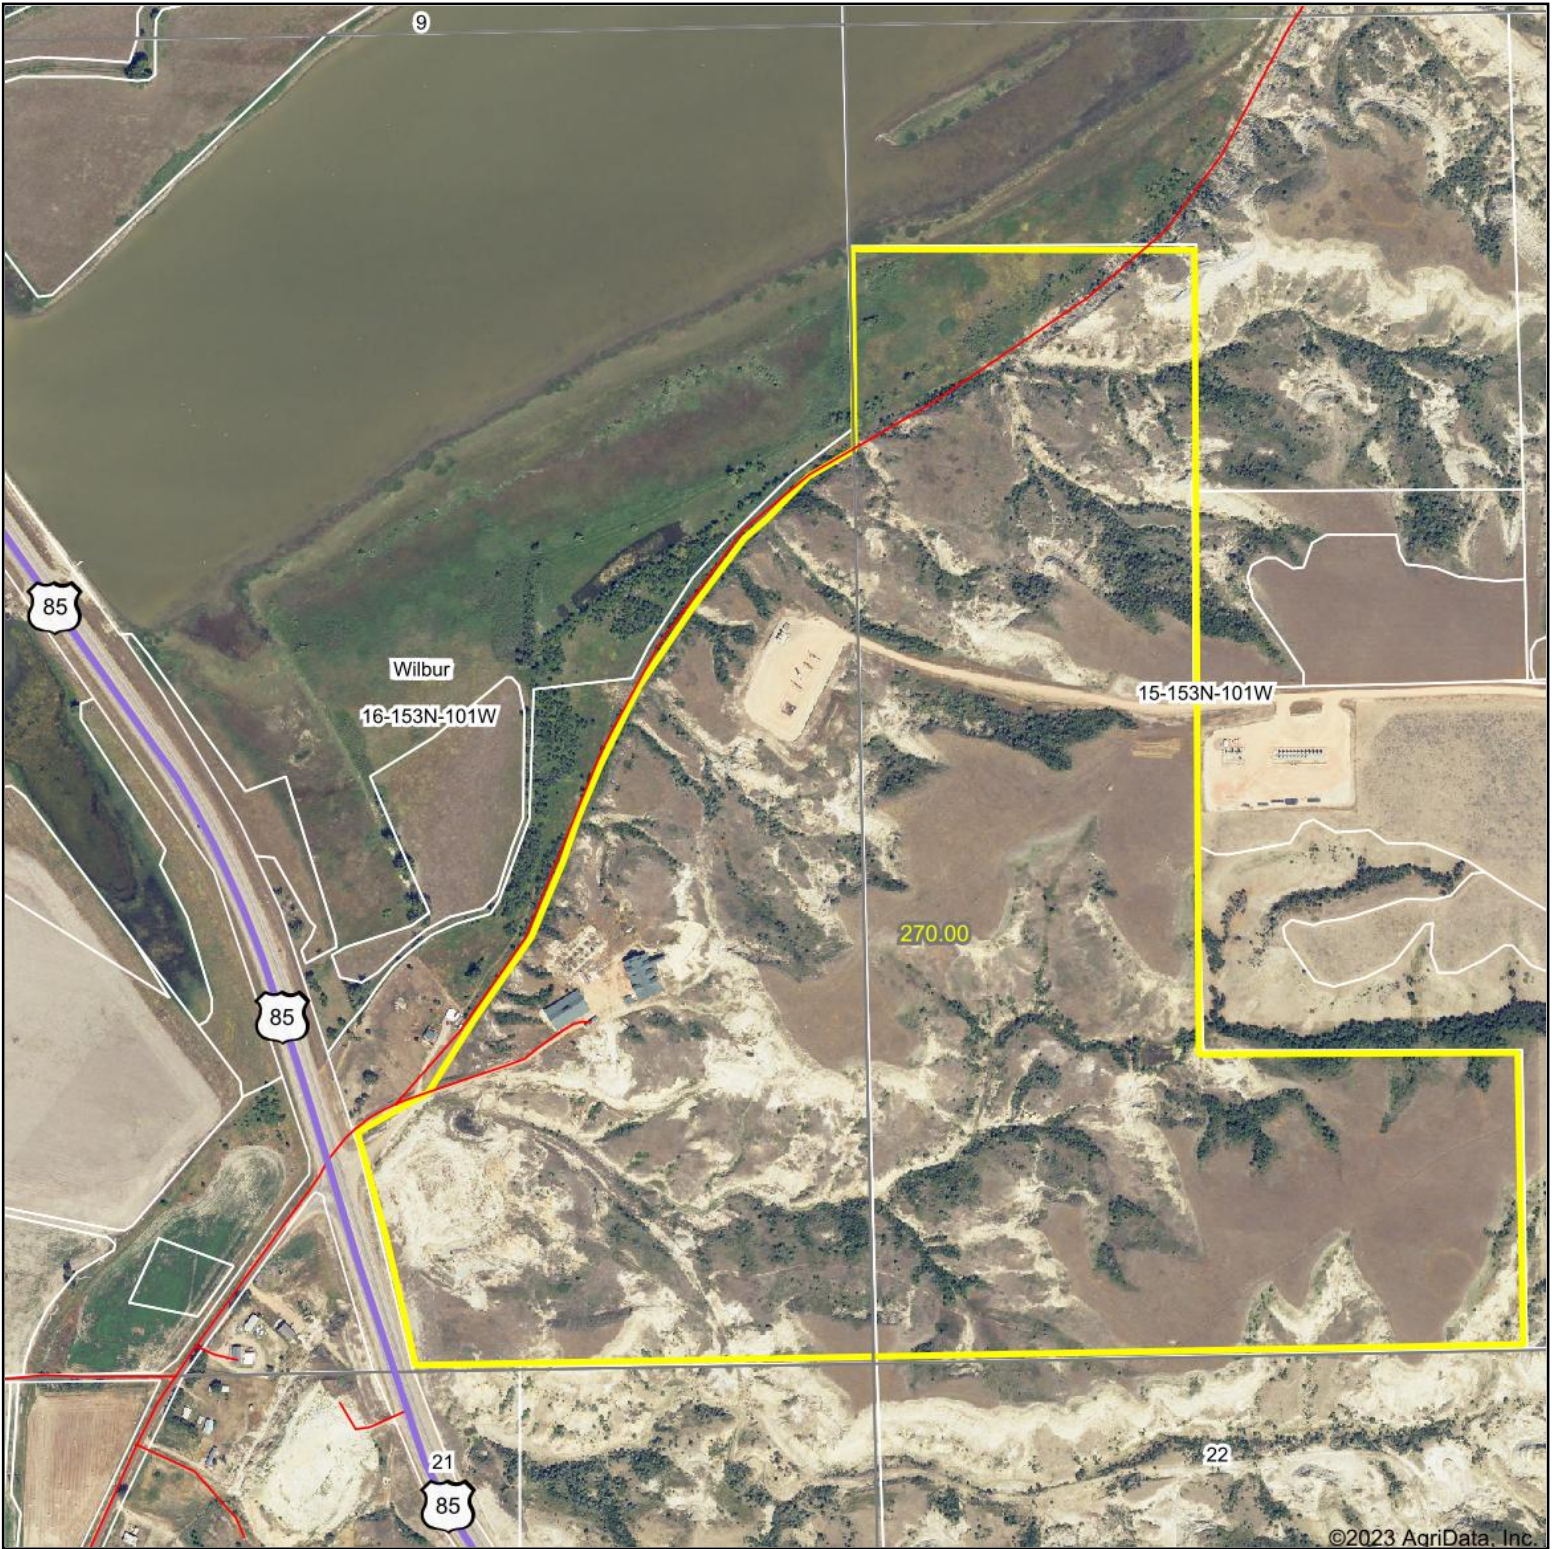

Aerial Map

Map Center: 48° 4' 26.9, -103° 40' 13.08

16-153N-101W
McKenzie County
North Dakota

1/31/2023