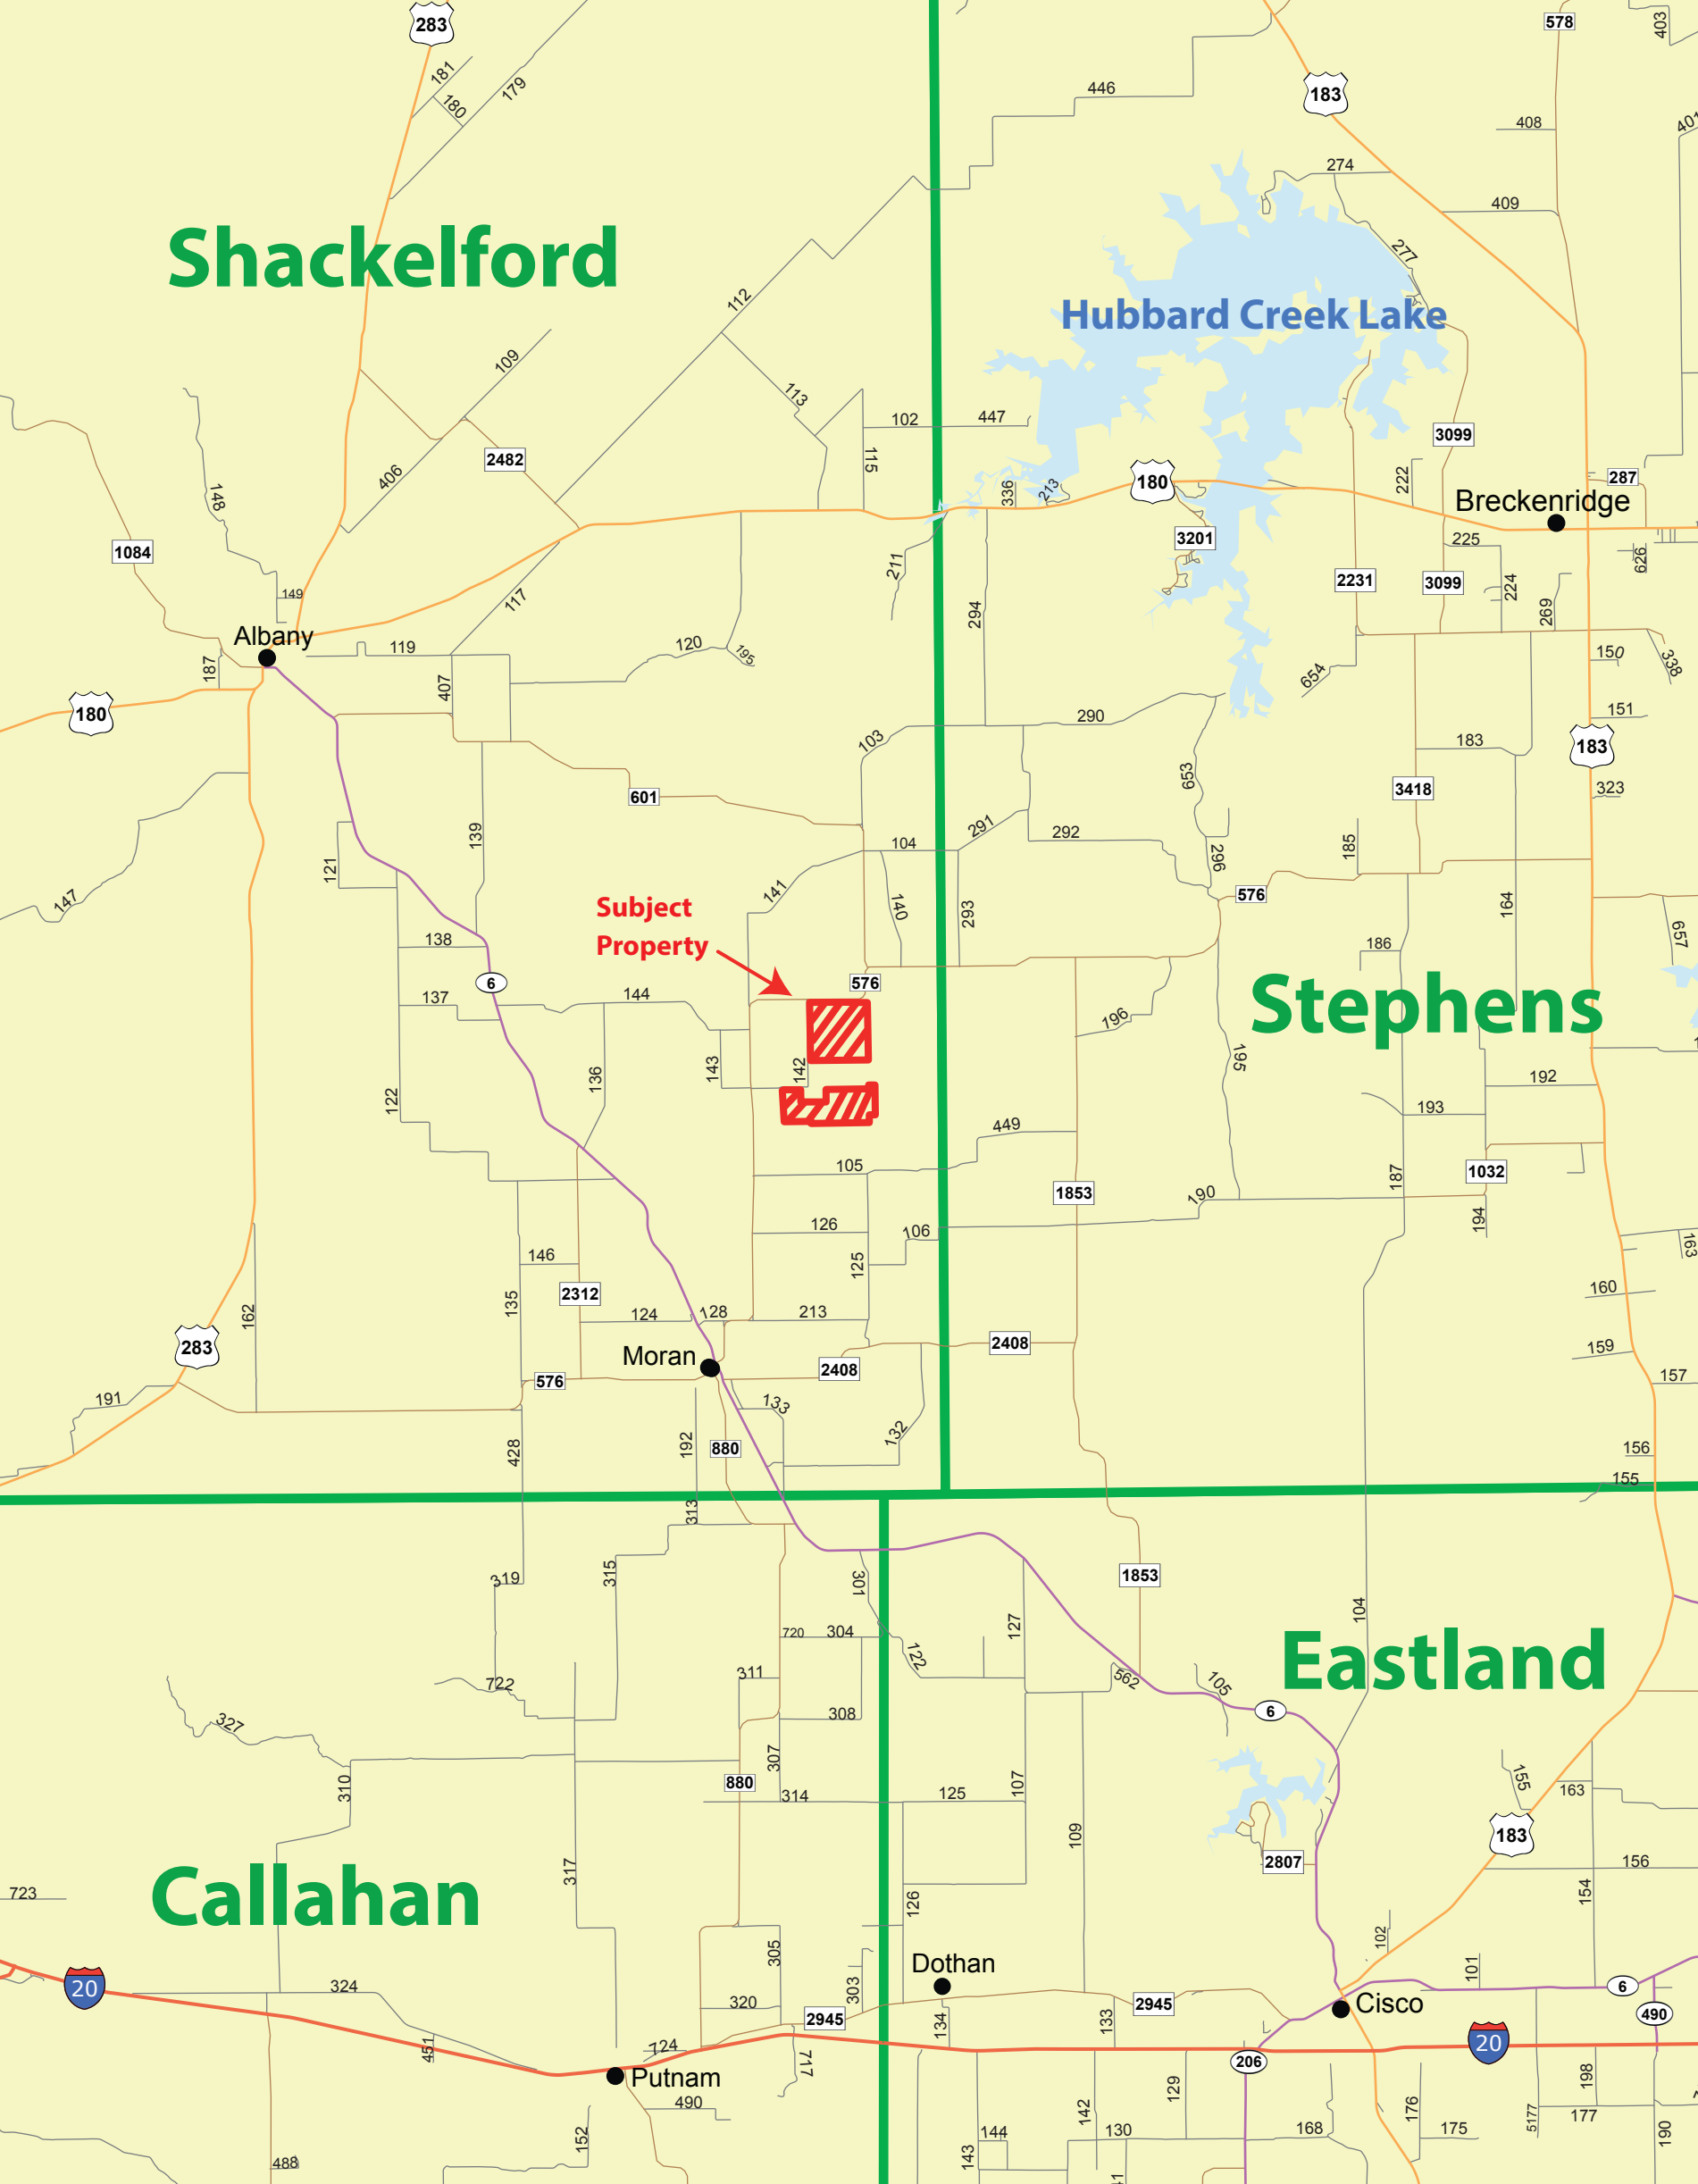

Shackelford

Hubbard Creek Lake

Stephens

Eastland

Callahan

Subject Property

Cottle Ranches
1172 +/- Acres
Shackelford County, Texas

FM 576

654 +/- Acres

County Road 142

FM 576

County Road 142

518 +/- Acres

HORTENSTINE RANCH COMPANY

Property Line	Ranch Roads
Public Roads	Cross Fence

0 200 400 600 800 1,000 US Survey Feet

1" = 1/4" (Scale)

© 2010 US Survey Miles

Cottle Family Ranches

Shackelford County, Texas, 1172 AC +/-

 Boundary