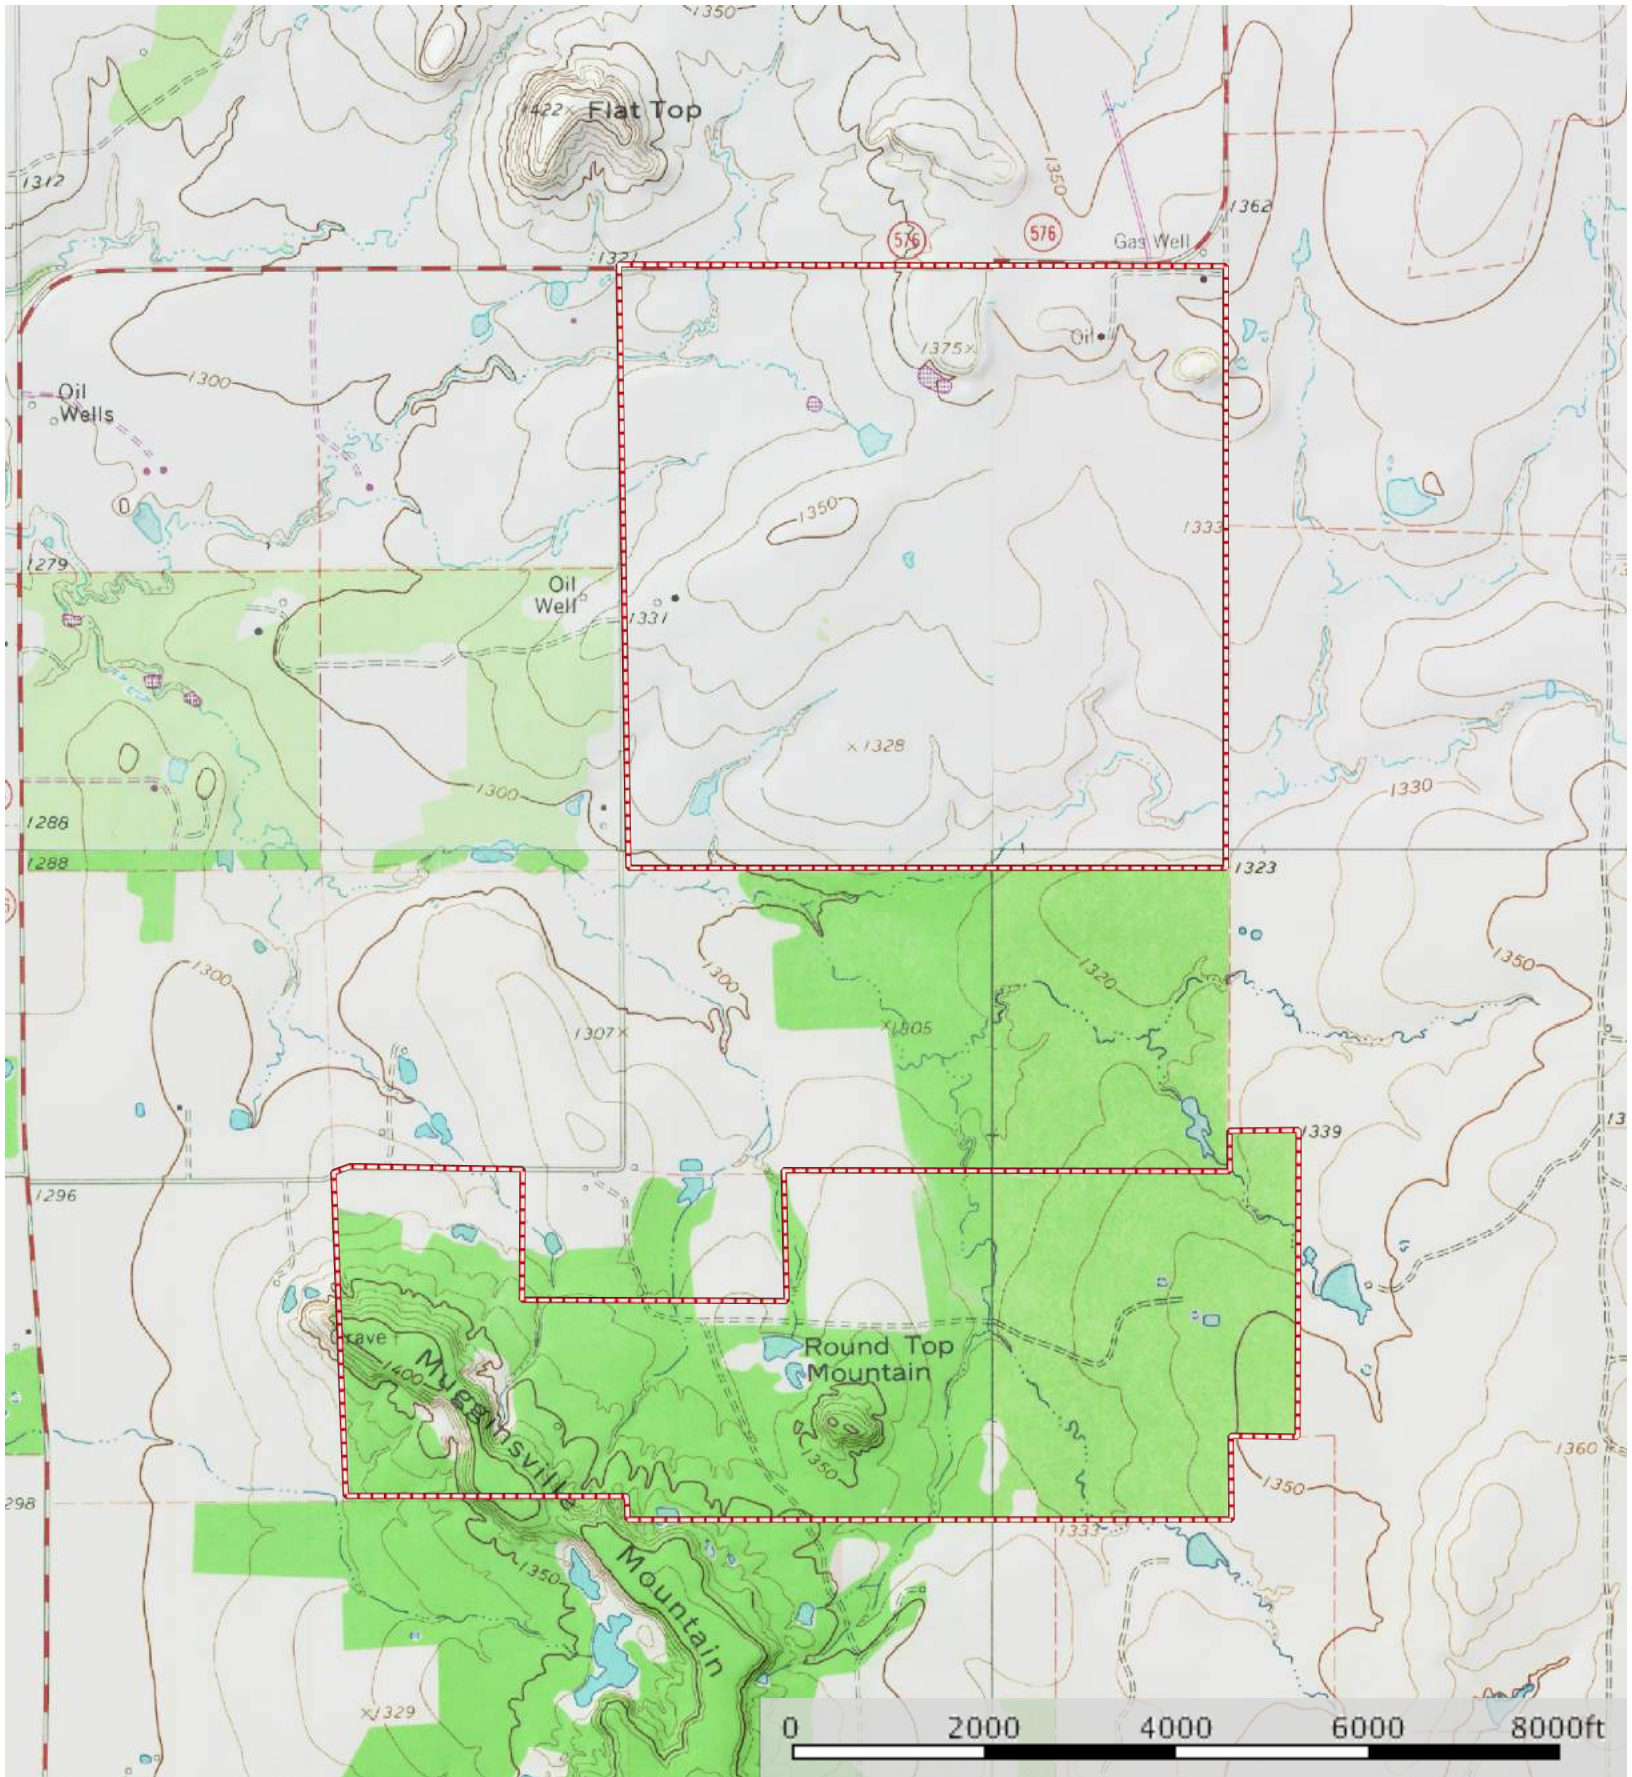

Shackelford

Hubbard Creek Lake

Stephens

Eastland

Callahan

Subject Property

Cottle Ranches
1172 +/- Acres
Shackelford County, Texas

FM 576

654 +/- Acres

County Road 142

FM 576

County Road 142

518 +/- Acres

HORTENSTINE RANCH COMPANY

Property Line	Ranch Roads
Public Roads	Cross Fence

0 200 400 600 800 1,000 US Survey Feet

1" = 1/4" (Scale)

© 2010 US Survey Miles

Cottle Family Ranches

Shackelford County, Texas, 1172 AC +/-

 Boundary