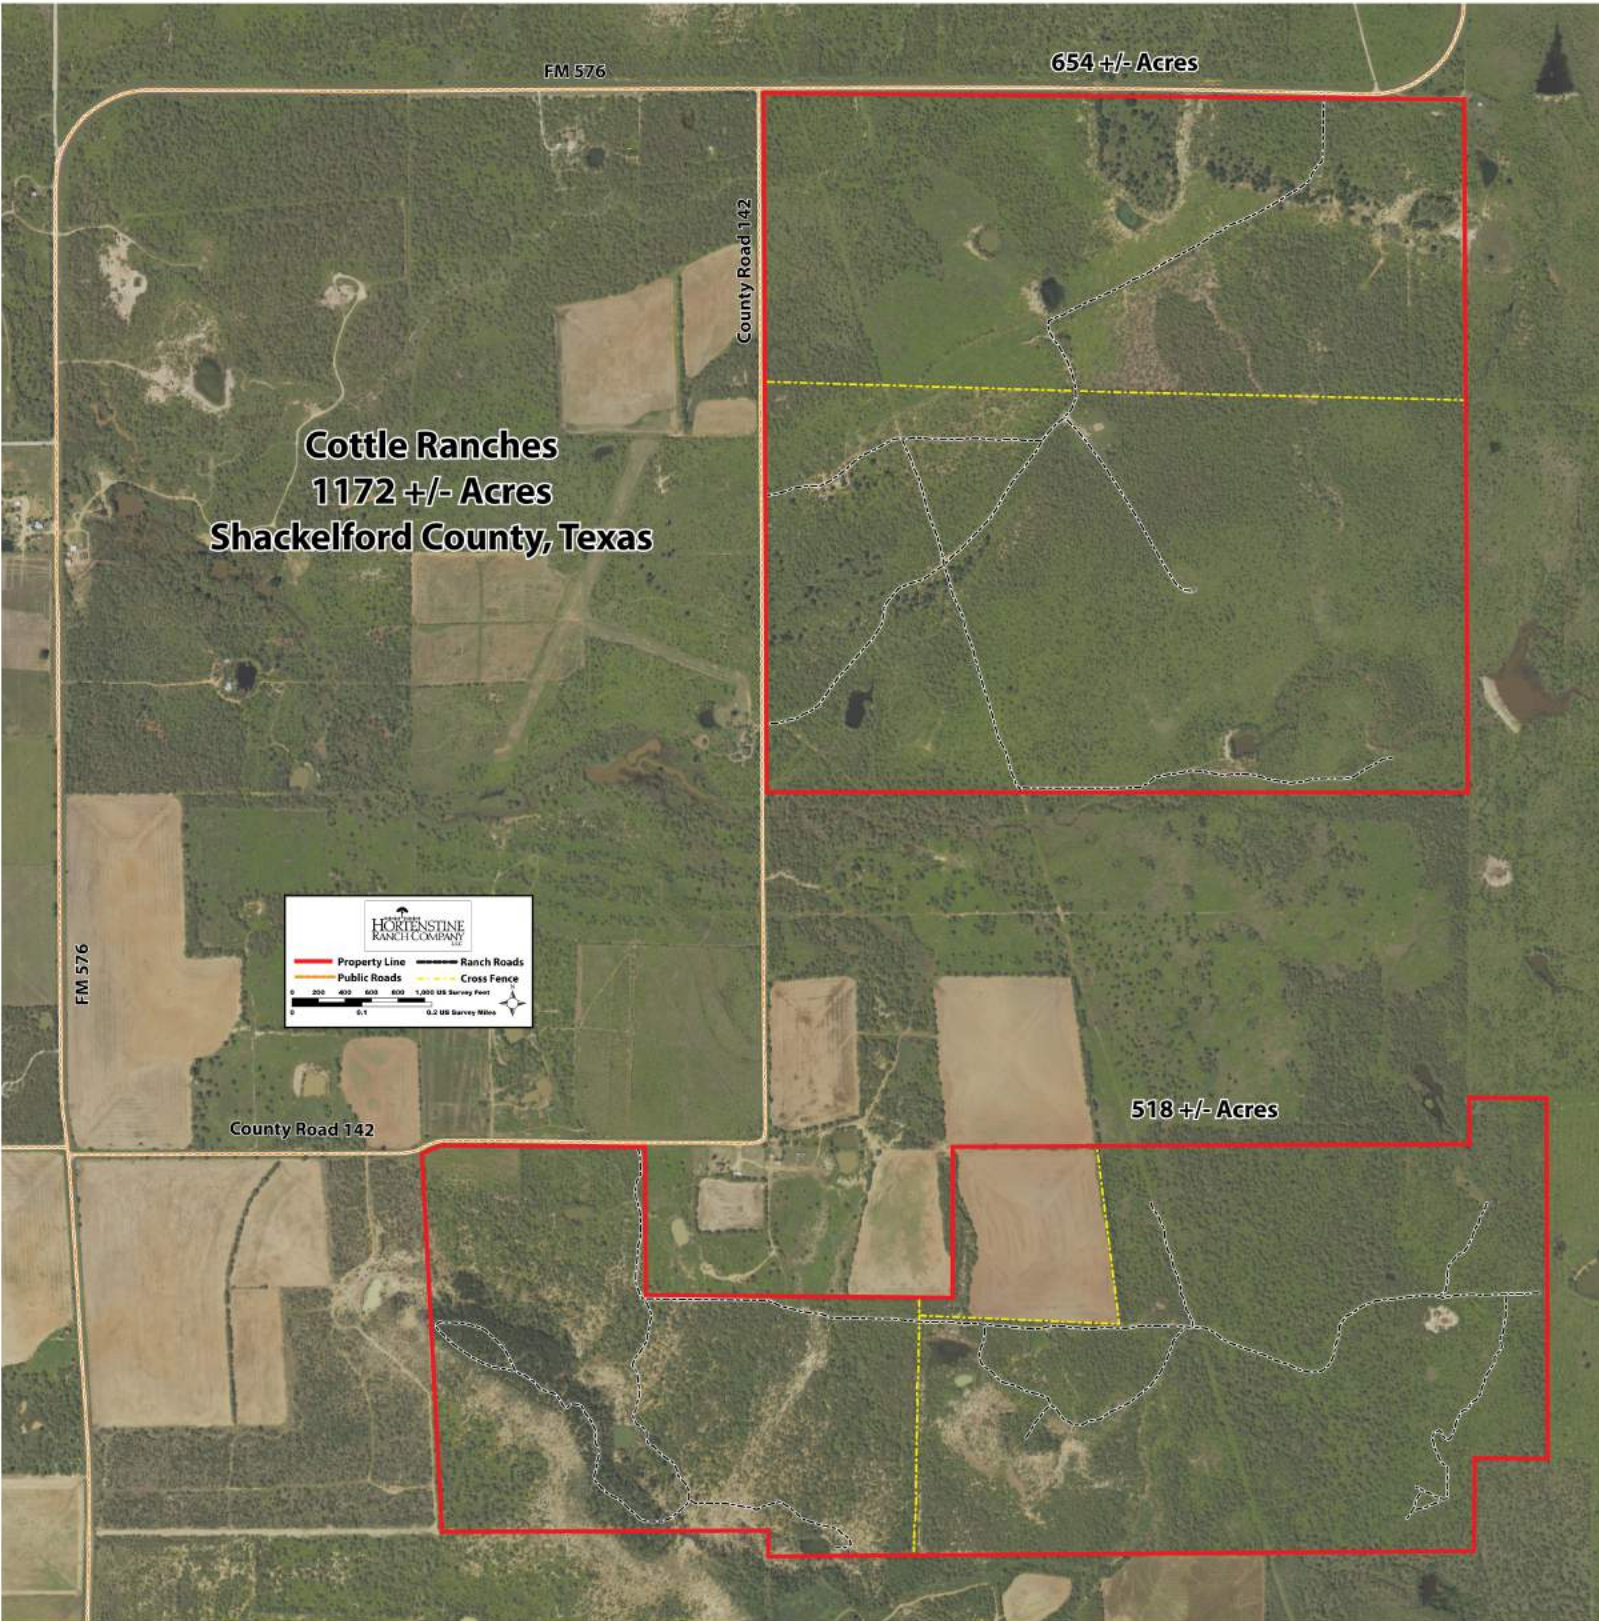

Shackelford

Hubbard Creek Lake

Stephens

Eastland

Callahan

Subject Property

Cottle Ranches
1172 +/- Acres
Shackelford County, Texas

FM 576

654 +/- Acres

County Road 142

FM 576

County Road 142

518 +/- Acres

HORTENSTINE RANCH COMPANY

Property Line	Ranch Roads
Public Roads	Cross Fence

0 200 400 600 800 1,000 US Survey Feet

1" = 1/4" (Scale)

© 2010 US Survey Miles

Cottle Family Ranches

Shackelford County, Texas, 1172 AC +/-

 Boundary