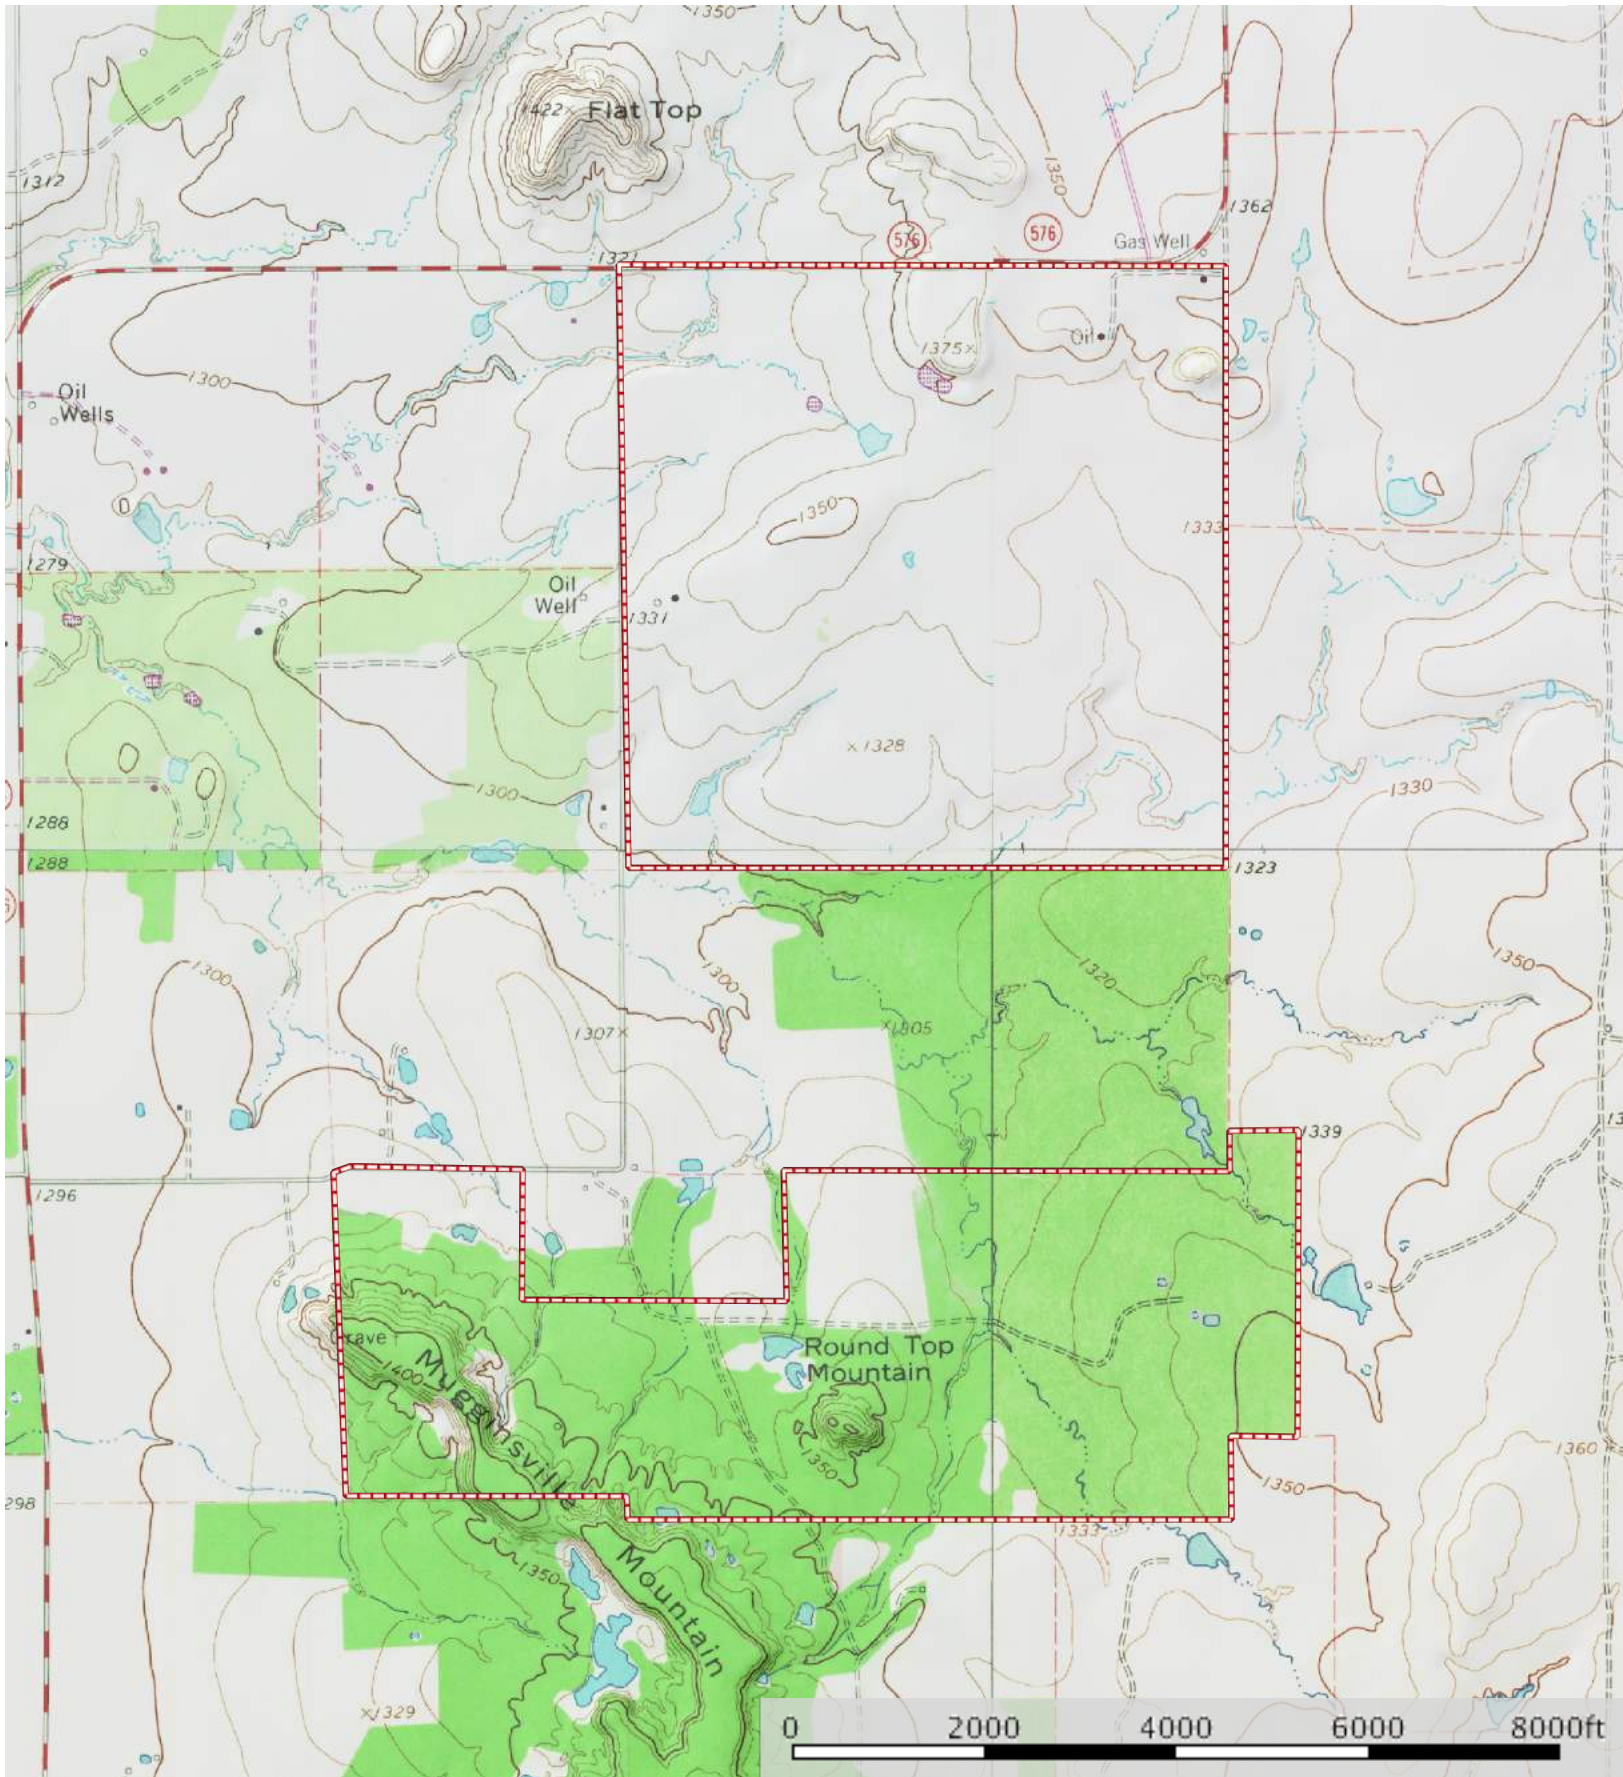

# Cottle Family Ranches

Shackelford County, Texas, 1172 AC +/-

 Boundary